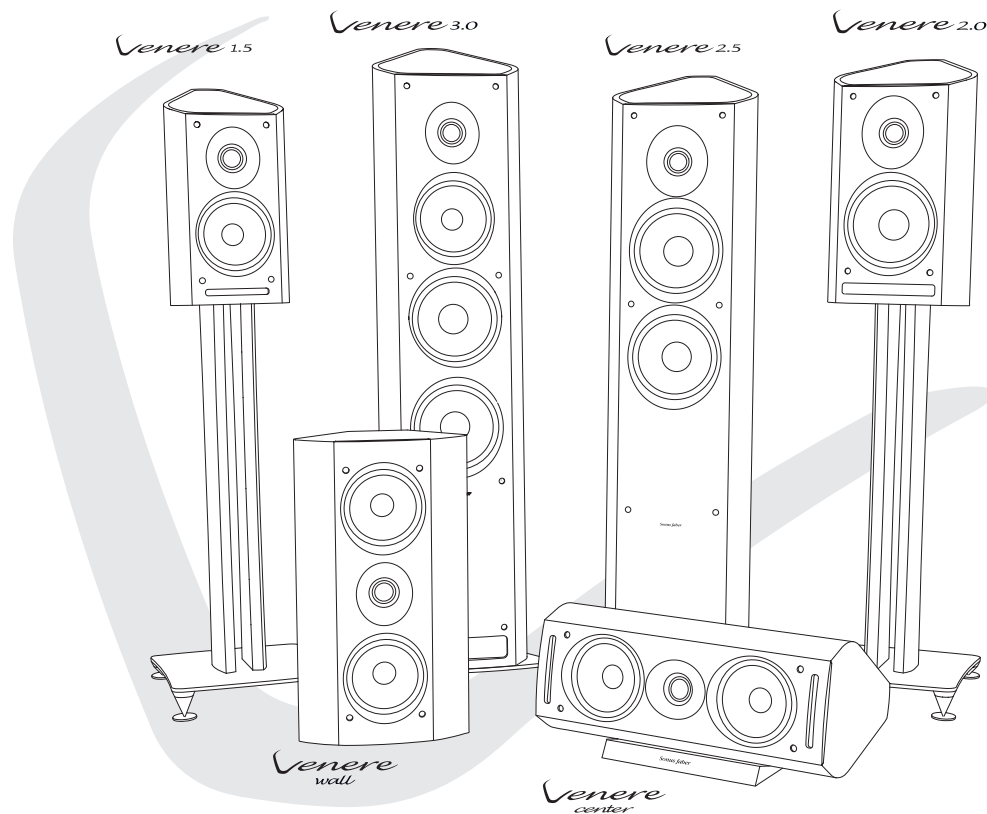

# Venere

*“Venere, that is Venus, is the goddess of love and the universal symbol of beauty; not of a merely exterior beauty, but a harmonious balance between inner and outer qualities. For all of this, she is truly and genuinely fascinating like our loudspeakers, whose shape is the immanent expression of their function”.*

Mauro Grange  
Sonus faber CEO

Venere is a line of acoustic speakers designed to be a new point of reference even beyond its category. Characterized by its Aida inspired design but with a younger more aggressive feel and a sound that is vivid, instant and ready to impress any music enthusiast. The group of 6 speakers that make up the Venere family respond as

much to the needs of two-way listeners as those of multi channel or home-theatre enthusiasts. They are easy to place and set up, with a strong structure, drivers Sonus faber exclusive design, aluminum, tempered glass and ..... the usual Sonus faber class. Born to live by your side with the spirit of 'luxurious&fun'.

Venere	3.0	2.5	2.0	1.5	Center	Wall
<b>Loudspeaker System</b>	3.5 way floorstanding vented box	2.5 way floorstanding vented box	2 way standmount bookshelf vented box	2 way standmount bookshelf vented box	2 way bookshelf vented box	2 way wallmount closed box with passive radiator
<b>Drive units</b>	<b>Tw</b> 29 mm dome (silk) <b>Md</b> 1x150 mm (Curv) <b>Wf</b> 2x180 mm (Curv)	<b>Tw</b> 29 mm dome (silk) <b>MdWf</b> 1x180 mm (Curv) <b>Wf</b> 1x180 mm (Curv)	<b>Tw</b> 29 mm dome (silk) <b>MdWf</b> 1x180 mm (Curv)	<b>Tw</b> 29 mm dome (silk) <b>MdWf</b> 1x150 mm (Curv)	<b>Tw</b> 29 mm dome (silk) <b>MdWf</b> 2x150 mm (Curv)	<b>Tw</b> 29 mm dome (silk) <b>MdWf</b> 1x150 mm and 1x150 mm passive radiator (Curv)
<b>Amplifier</b>	40W - 300W	40W - 250W	50W - 200W	30W - 150W	30W - 150W	30W - 150W
<b>HxWxD</b>	1157x340x438 mm	1107x340x437 mm	449x246x336 mm	394x206x300 mm	222x500x290 mm	291x500x170 mm